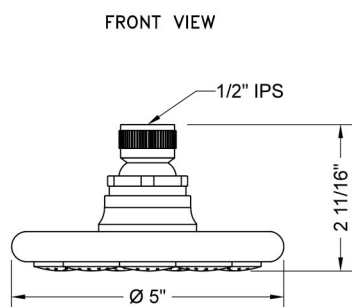

SPECIFICATION DRAWING: