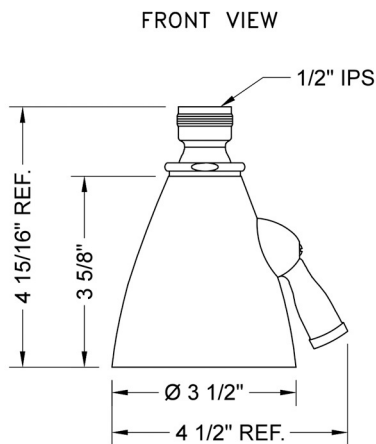

SPECIFICATION DRAWING:

FRONT VIEW

SPRAY PATTERNS:

COMPLIANCES:

CEC

Complies with: ASME A112.18.1-2012/CSA B125.1-12