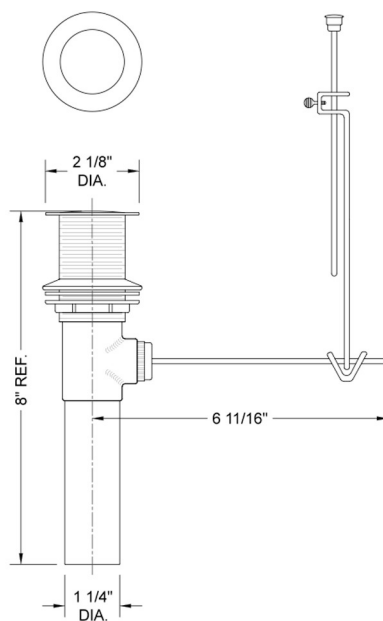

COMPLIANCES:

Complies with: ASME A112.18.1-2012/CSA B125.1-12