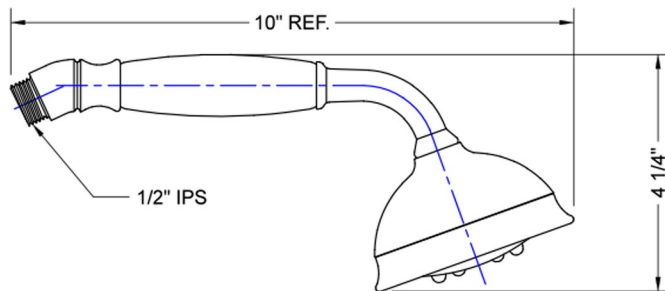

SPECIFICATION DRAWING: