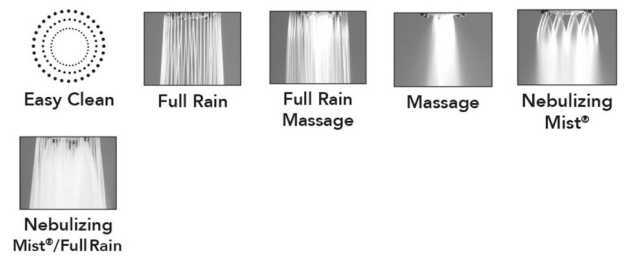

SPRAY PATTERNS:

COMPLIANCES:

Complies with: ASME A112.18.1-2012/CSA B125.1-12