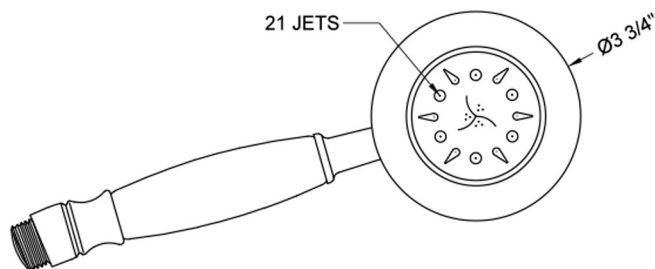

SPECIFICATION DRAWING: