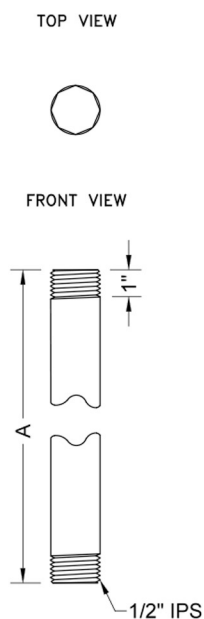

1/2" IPS x 18" Brass Vertical Drop Ceiling Nipple

Model #: 801-12.18-

FEATURES:

- Brass vertical drop ceiling shower arm
- 1/2" IPS x 18" length
- 1/2" escutcheons sold separately
- All custom lengths available. Contact JACLO for pricing & availability

SPECIFICATION DRAWING:

1/2" BRASS VERTICAL DROP CEILING NIPPLES		
PART. #	DESCRIPTION	A
801-12.4	1/2" IPS X 4"	4"
801-12.6	1/2" IPS X 6"	6"
801-12.12	1/2" IPS X 12"	12"
801-12.18	1/2" IPS X 18"	18"
801-12.24	1/2" IPS X 24"	24"
801-12.30	1/2" IPS X 30"	30"
801-12.36	1/2" IPS X 36"	36"
801-12.42	1/2" IPS X 42"	42"
801-12.48	1/2" IPS X 48"	48"
801-12.60	1/2" IPS X 60"	60"
801-12.72	1/2" IPS X 72"	72"