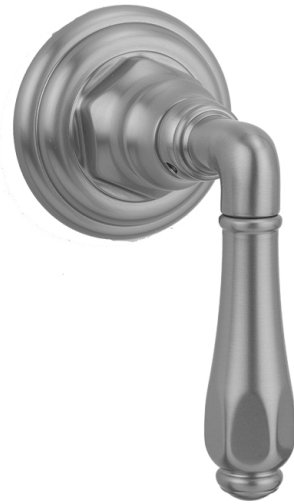

# Roaring 20's or Westfield Smooth Lever Trim For Exacto Volume Controls And Diverters (J-VC34 / J-VC12 / J-20682 / J-20686 / J-20688)

**Model #: T674-TRIM-**

## FEATURES:

- All brass construction
- When used with Valve J-20686 or J-29688: Turning the handle turns the water on and off, controls the volume of the water, and diverts the water
- When used with Valve J-20682: Turning the handle controls the volume of the water and diverts the water
- When used with Valve J-VC12 or J-VC34: Turning the handle controls the volume of the water
- Requires one of the rough valves listed above
- Lever trim is ADA compliant

## AVAILABLE FINISHES:

Polished Chrome (PCH)	Satin Chrome (SC)	Bronze Umber (BU)
Satin Nickel (SN)	Pewter (PEW)	Caramel Bronze (CB)
Polished Nickel (PN)	Antique Brass (AB)	Antique Copper (ACU)
Oil-Rubbed Bronze (ORB)	Polished Brass (PB)	Polished Copper (PCU)
Vintage Bronze (VB)	Satin Brass (SB)	Rose Gold (RG)
Matte Black (MBK)	Satin Gold (SG)	Polished Gold (PG)
Black Nickel (BKN)	Bombay Gold (BG)	Jewelers Gold (JG)
Europa Bronze (EB)	White (WH)	Sedona Beige (SDB)
Tristan Brass (TB)	Unlacquered Brass (ULB)	