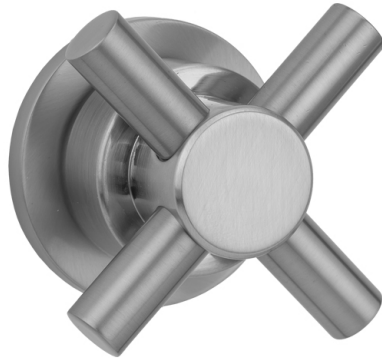

Contempo Cross Trim For Exacto Volume Controls And Diverters (J-VC34 / J-VC12 / J-20682 / J-20686 / J-20688)

Model #: T630-TRIM-

FEATURES:

- All brass construction
- When used with Valve J-20686 or J-29688: Turning the handle turns the water on and off, controls the volume of the water, and diverts the water
- When used with Valve J-20682: Turning the handle controls the volume of the water and diverts the water
- When used with Valve J-VC12 or J-VC34: Turning the handle controls the volume of the water
- Requires one of the rough valves listed above

AVAILABLE FINISHES:

Polished Chrome (PCH)	Satin Chrome (SC)	Bronze Umber (BU)
Satin Nickel (SN)	Pewter (PEW)	Caramel Bronze (CB)
Polished Nickel (PN)	Antique Brass (AB)	Antique Copper (ACU)
Oil-Rubbed Bronze (ORB)	Polished Brass (PB)	Polished Copper (PCU)
Vintage Bronze (VB)	Satin Brass (SB)	Rose Gold (RG)
Matte Black (MBK)	Satin Gold (SG)	Polished Gold (PG)
Black Nickel (BKN)	Bombay Gold (BG)	Jewelers Gold (JG)
Europa Bronze (EB)	White (WH)	Sedona Beige (SDB)
Tristan Brass (TB)	Unlacquered Brass (ULB)	