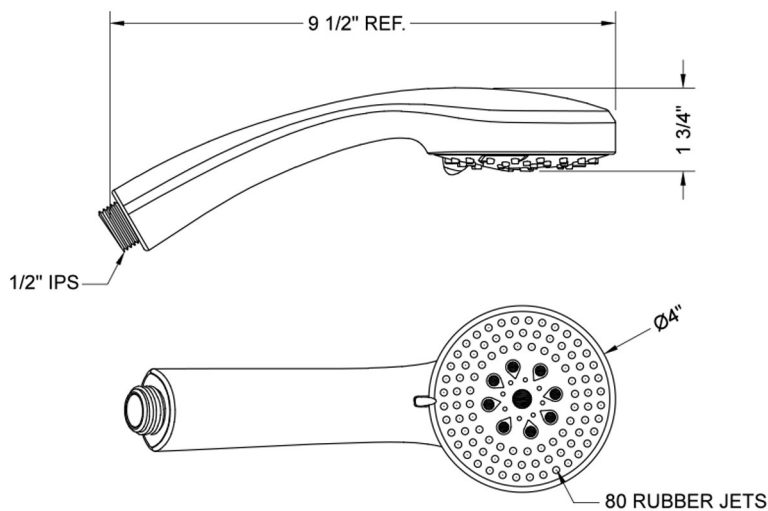

SHOWERALL® 6 Function Handshower with JX7® Technology

Model #:-S465-

FEATURES:

- 4" face 6 function handshower with pause control to conserve water
- 1/2" IPS Male threads
- Pause control is not a positive shut-off
- 2.0 GPM—WaterSense approved
- Available flow rates: 2.5, 2.0, 1.75 & 1.5 GPM
- JX7® Technology
- Now Available in MBK

AVAILABLE FINISHES:

Polished Chrome (PCH)   Satin Nickel (SN)   Polished Nickel (PN)
Polished Brass (PB)   Matte Black (MBK)

SPECIFICATION DRAWING:

SPRAY PATTERNS:

COMPLIANCES:

Complies with: ASME A112.18.1-2012/CSA B125.1-12