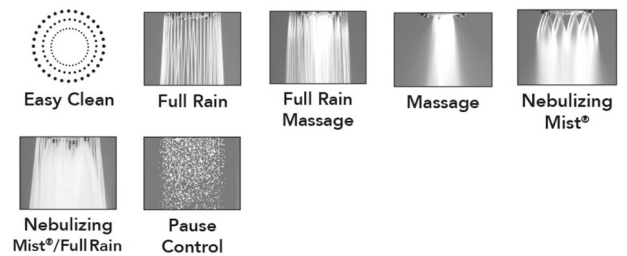

SPRAY PATTERNS:

COMPLIANCES:

Complies with: ASME A112.18.1-2012/CSA B125.1-12