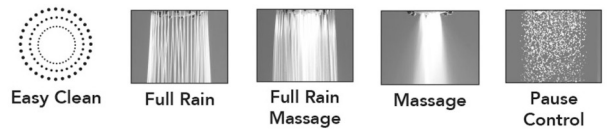

SPRAY PATTERNS:

COMPLIANCES:

Complies with: ASME A112.18.1-2012/CSA B125.1-12