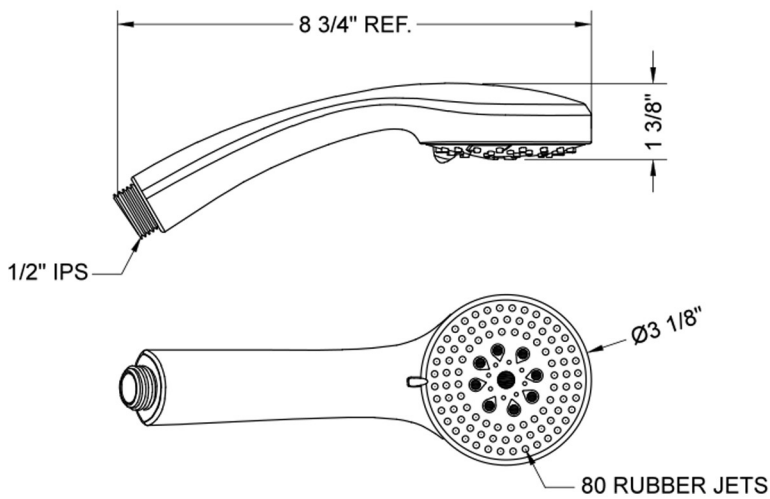

SHOWERALL® 4 Function Handshower with JX7® Technology

Model #: S463-

FEATURES:

- 4 function handshower with pause control to conserve water
- 3 1/8" Face
- 1/2" IPS male threads
- Pause control is not a positive shut-off
- 2.0 GPM-WaterSense approved
- Available flow rates: 2.5, 2.0, 1.75 & 1.5 GPM
- JX7® Technology

AVAILABLE FINISHES:

Polished Chrome (PCH)   Satin Nickel (SN)

SPECIFICATION DRAWING:

SPRAY PATTERNS:

COMPLIANCES:

Complies with: ASME A112.18.1-2012/CSA B125.1-12