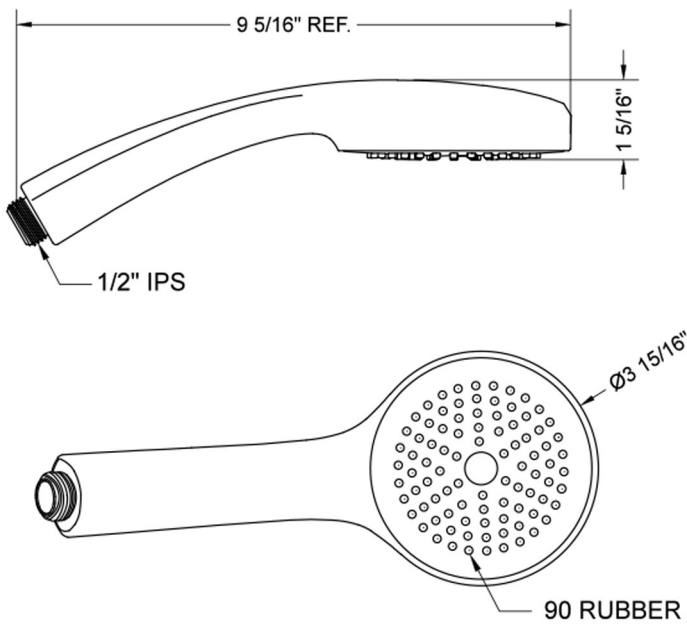

SHOWERALL® Single Function Handshower with JX7® Technology

Model #: S462-

FEATURES:

- Single function handshower with 4" face
- 1/2" IPS male threads
- 2.0 GPM—WaterSense approved
- Available flow rates: 2.5, 2.0, 1.75 & 1.5 GPM
- JX7® Technology

AVAILABLE FINISHES:

Polished Chrome (PCH) Satin Nickel (SN) Matte Black (MBK)

SPECIFICATION DRAWING:

SPRAY PATTERNS:

COMPLIANCES:

Complies with: ASME A112.18.1-2012/CSA B125.1-12