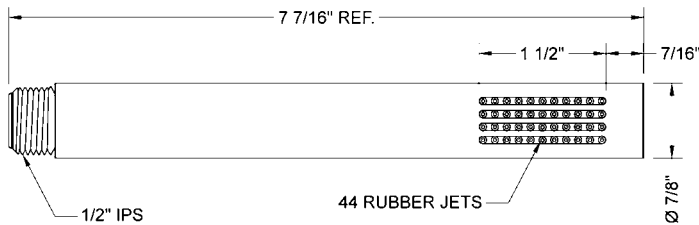

SPRAY PATTERNS:

COMPLIANCES:

Complies with: ASME A112.18.1-2012/CSA B125.1-12