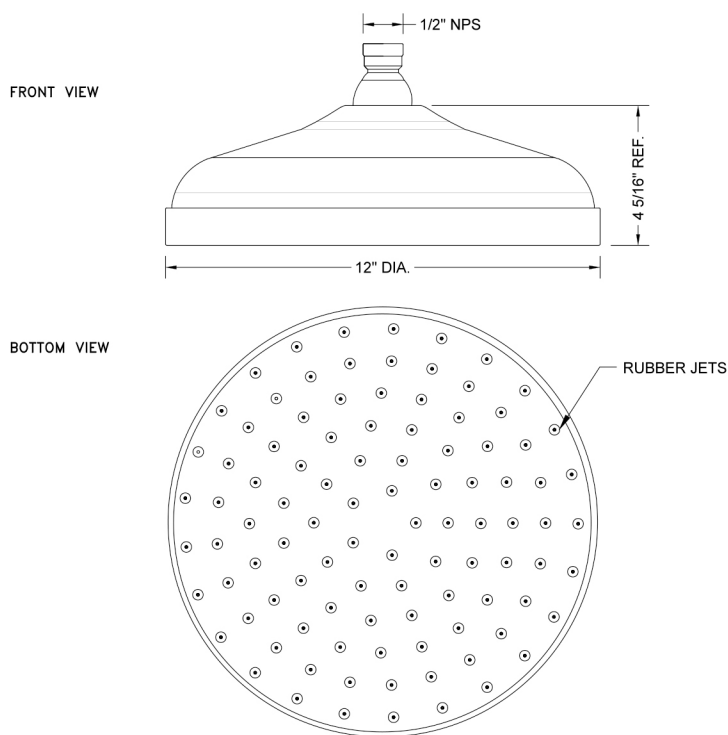

12" Traditional Rain Machine

Model #: S312-

FEATURES:

- 1/2" IPS adjustable brass ball joint to adjust angle of showerhead
- 12" diameter all brass body with 126 easy clean rubber jets
- Available flow rates: 2.5 & 2.0 GPM

SPECIFICATION DRAWING:

SPRAY PATTERNS:

ANGLES AND FLOW RATES: