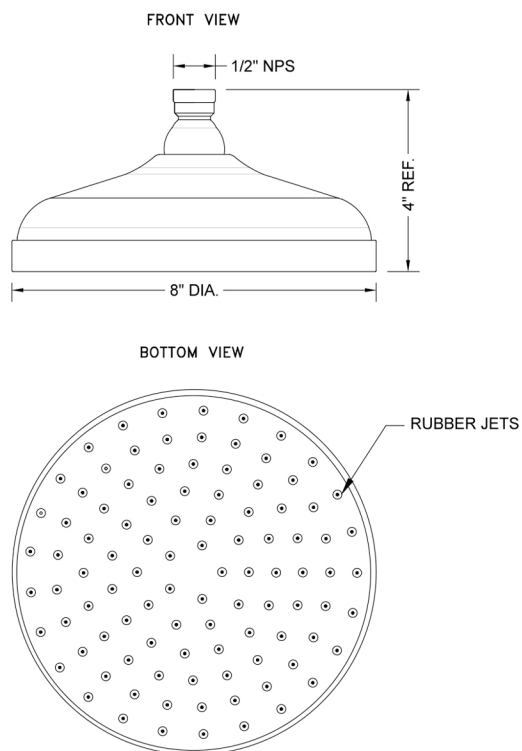

8" Traditional Rain Machine

Model #: S308-

FEATURES:

- A POWER SHOWER - the technology of the Rain Machine® allows for a strong rain spray at any angle
- 1/2" IPS adjustable brass ball joint to adjust angle of showerhead
- 8" diameter all brass body with 95 easy clean rubber jets
- Available flow rates: 2.5, 2.0, 1.75 & 1.5 GPM

SPECIFICATION DRAWING:

SPRAY PATTERNS:

ANGLES AND FLOW RATES: