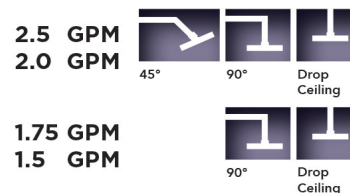

SPRAY PATTERNS:

ANGLES AND FLOW RATES: