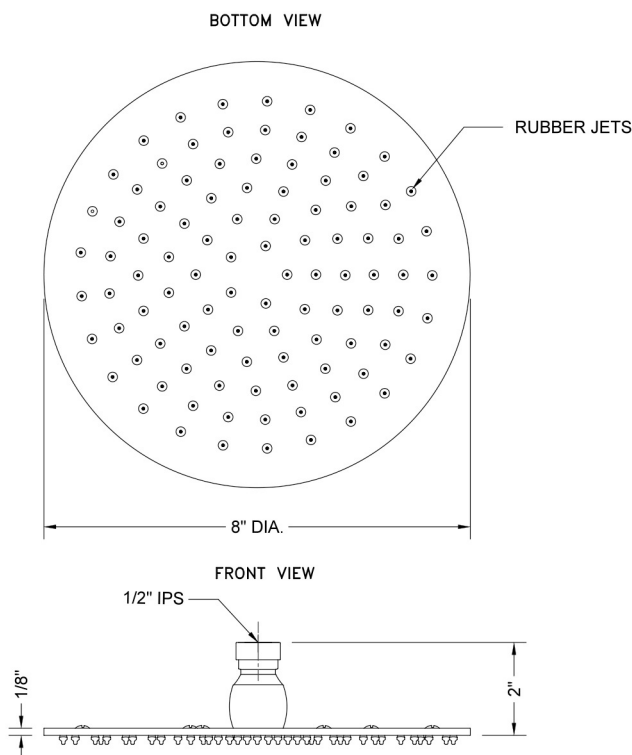

SPECIFICATION DRAWING: