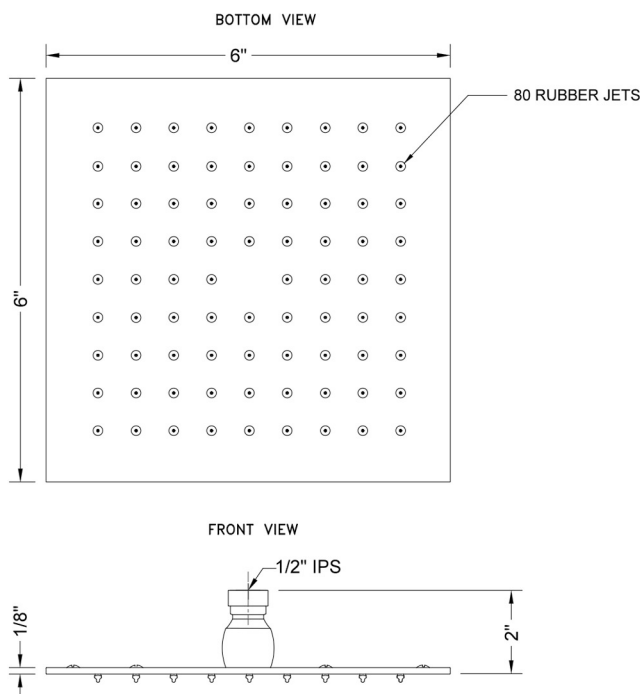

SPECIFICATION DRAWING:

SPRAY PATTERNS:

ANGLES AND FLOW RATES:

2.5 GPM			
2.0 GPM			
1.75 GPM	45°	90°	Drop Ceiling
1.5 GPM			

COMPLIANCES:

Complies with: ASME A112.18.1-2012/CSA B125.1-12