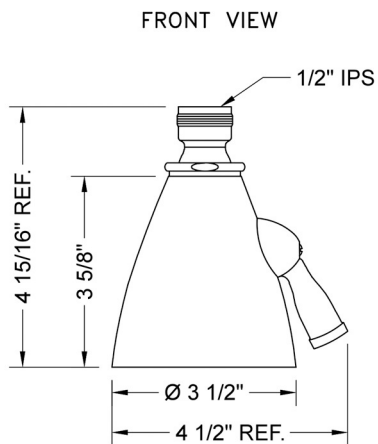

SPECIFICATION DRAWING:

SPRAY PATTERNS:

COMPLIANCES:

Complies with: ASME A112.18.1-2012/CSA B125.1-12