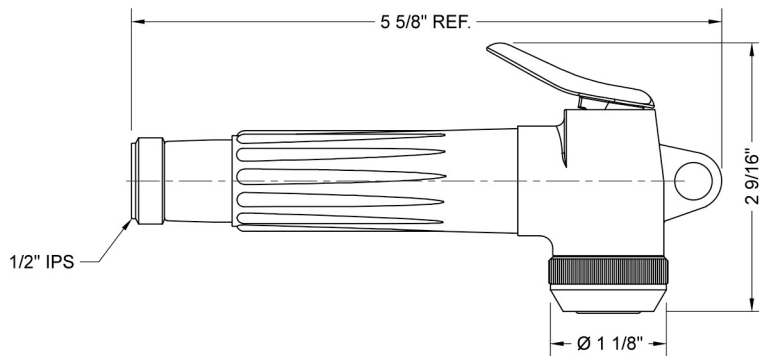

SPRAY PATTERNS: