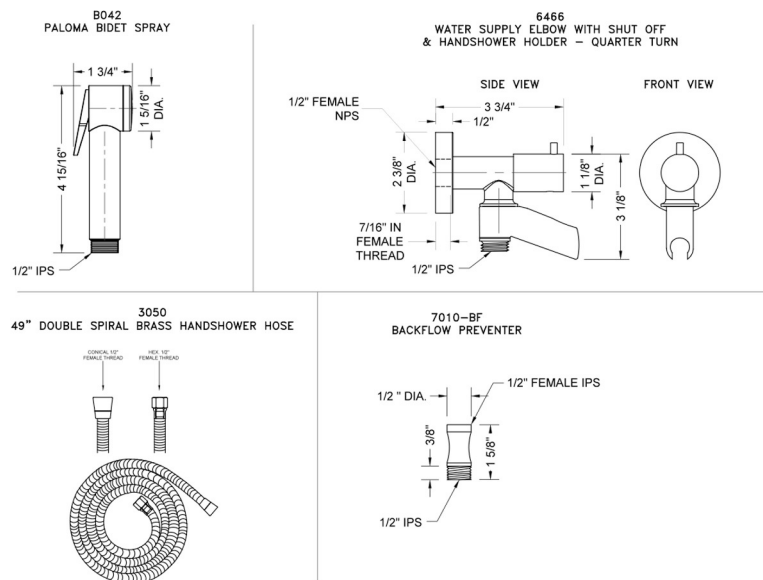

Paloma Bidet Spray Kit with On/Off Water Supply

Model #: B042-646-

FEATURES:

- Power spray bidet kit
- 1/2" Female inlet x 1/2" Male outlet
- Note:
 - Water must be turned off when not in use
- Kit includes:
 - Bidet handshower P/N B042
 - Water supply elbow with on/off valve and swivel handshower holder P/N 6466
 - Hose P/N 3049-DS
 - Dual check valve back flow preventer P/N 7010-BF

SPECIFICATION DRAWING:

SPRAY PATTERNS:

Power Spray