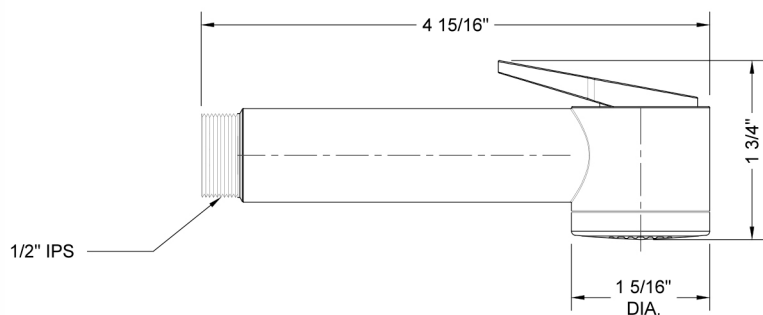

## Paloma Bidet Model #: B042-

### FEATURES:

- Power spray bidet handshower
- 1/2" Male threads
- Light weight ABS design
- On/off trigger operation
- Note:
  - Separate shut off valve required when installing this item
  - Water must be turned off when not in use

### SPECIFICATION DRAWING: