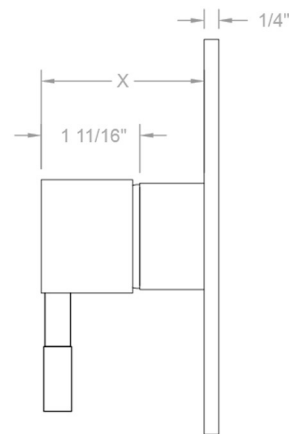

Round Plate With Contempo Round Lever Trim For Pressure Balance Cycling Valve (J-CSV)

Model #: A426-TRIM-

FEATURES:

- All brass construction
- Rotating the handle counter clockwise turns on the water & controls the water temperature
- Requires rough valve J-CSV
- Lever trim is ADA compliant

SPECIFICATION DRAWING:

FRONT VIEW

SIDE VIEW

X Varies With Install

COMPLIANCES: