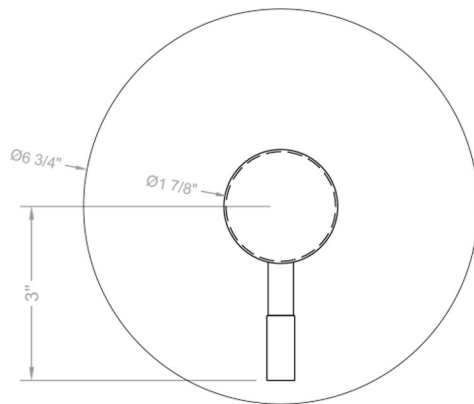

Round Plate With Contempo Round Lever Trim For Pressure Balance Cycling Valve (J-CSV)

Model #: A426-TRIM-

FEATURES:

- All brass construction
- Rotating the handle counter clockwise turns on the water & controls the water temperature
- Requires rough valve J-CSV
- Lever trim is ADA compliant

SPECIFICATION DRAWING:

FRONT VIEW

SIDE VIEW

X Varies With Install

COMPLIANCES: