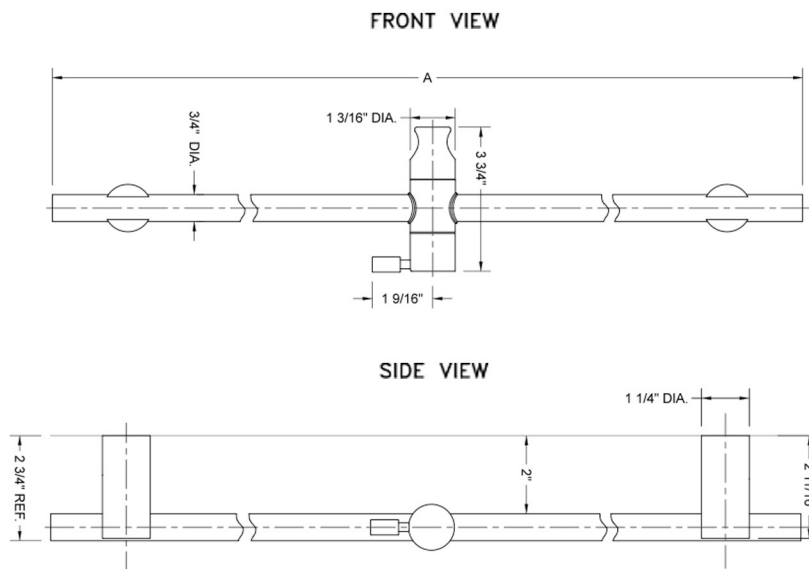

36" Retrofit Wall Bar with Adjustable Mounts

Model #: 9736-

FEATURES:

- 36" Brass universal fit wall bar
- Adjustable height & angle
- Adjustable mounts to fit pre existing holes, no need to re-tile or patch walls. Mounts can adjust to cover holes.
- Lever adjustment for easy movement of slider up & down & side to side
- 180° handshower angle adjustment
- Conical end of hose sits in holder
- Mounting hardware included
- CLSD-95 soap dish for wall bar sold separately
- Oversized escutcheons available to cover large existing holes. Contact JACLO.

SPECIFICATION DRAWING:

DECORATIVE WALL BAR		
PART. #	DESCRIPTION	A
9724	24" ADJ. WALL BAR	24"
9730	30" ADJ. WALL BAR	30"
9736	36" ADJ. WALL BAR	36"