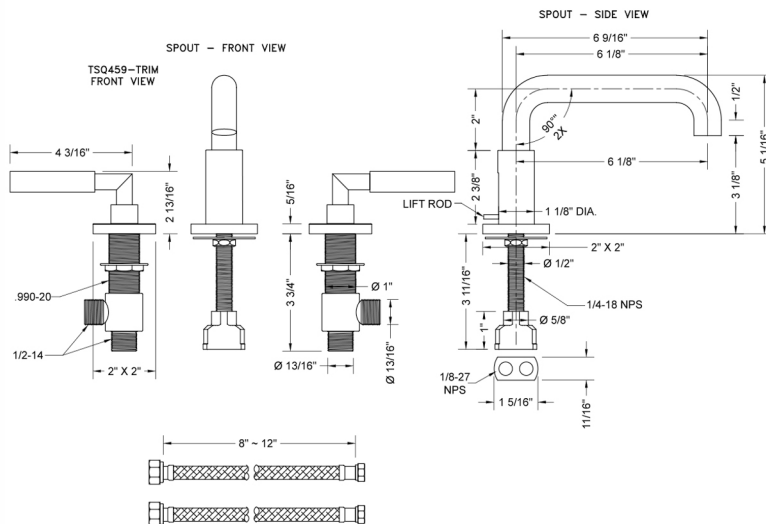

SPECIFICATION DRAWING: