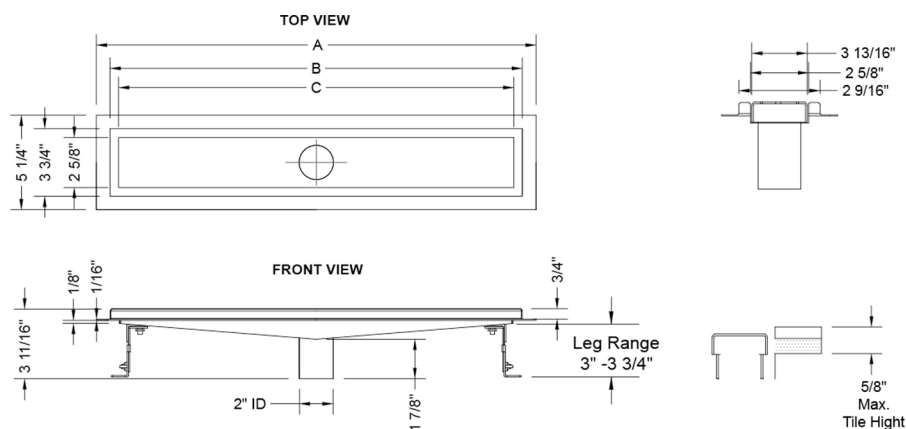

## 24" Bottom Outlet Channel Drain Body

Model #: 87224-

### FEATURES:

- 304 stainless steel construction
- 2" bottom outlet
- Nominal Size: 24"
- Complete with adjustable legs for ease of installation
- Use of JACLO sub drain may be required
- JACLO grates sold separately
- Standard finishes: BSS & PSS. Additional finishes available: BKN, JG, PB, PG, SG, SB, ORB, MBK, BU, SDB, WH, TB, EB. Call for pricing and availability

### SPECIFICATION DRAWING:

BOTTOM OUTLET SHOWER CHANNEL BODY ONLY				
PART. #	DESCRIPTION	A	B	C
87224-XXX	BOTTOM OUTLET	25 1/8"	23 1/2"	22 3/8"
87232-XXX	BOTTOM OUTLET	33"	31 3/8"	30 1/4"
87236-XXX	BOTTOM OUTLET	36 15/16"	35 5/16"	34 1/4"
87242-XXX	BOTTOM OUTLET	44 13/16"	43 1/4"	42 1/16"
87248-XXX	BOTTOM OUTLET	48 3/4"	47 3/16"	46"
87260-XXX	BOTTOM OUTLET	60 5/8"	58 15/16"	57 7/8"