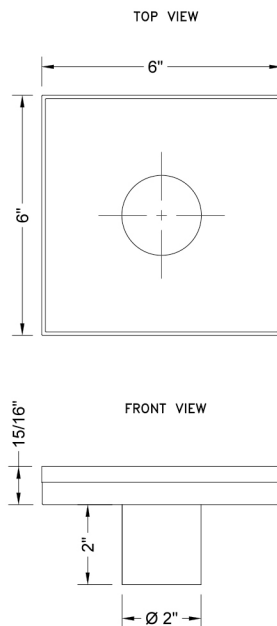

6" x 6" Square Channel Drain Body

Model #: 84266-

FEATURES:

- 304 stainless steel construction
- 2" bottom outlet
- Available in BSS ONLY, as body is not visible
- Use of JACLO sub drain is required

AVAILABLE FINISHES:

Brushed Stainless (BSS)

SPECIFICATION DRAWING:

COMPLIANCES:

Complies with: ASME A112.18.2-2015/CSA B125.2-15