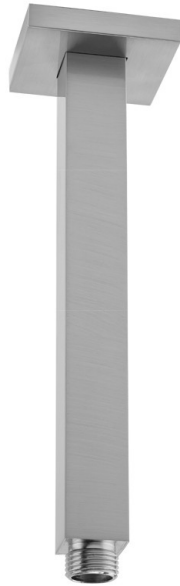

12" Square Drop Ceiling Showerarm & Square Escutcheon

Model #: 8079-

FEATURES:

- Brass drop ceiling square showerarms with 2 1/2" sliding square escutcheon
- 1/2" Male IPS x 1/2" male NPT
- 12" length
- Ideal for all sizes of square rainheads

AVAILABLE FINISHES:

Polished Chrome (PCH)	Satin Chrome (SC)	Bronze Umber (BU)
Satin Nickel (SN)	Pewter (PEW)	Caramel Bronze (CB)
Polished Nickel (PN)	Antique Brass (AB)	Antique Copper (ACU)
Oil-Rubbed Bronze (ORB)	Polished Brass (PB)	Polished Copper (PCU)
Vintage Bronze (VB)	Satin Brass (SB)	Matte Black (MBK)
Satin Gold (SG)	Polished Gold (PG)	Black Nickel (BKN)
White (WH)	Satin Cooper (SCU)	Almond (ALD)
Amber (AMB)	Azure Blue (AZB)	Coral (COR)
Mint Green (GRN)	Stone Grey (GRY)	Lilac (LAC)
Light Blue (LBL)	Limon (LIM)	Plum (PLM)
Pink (PNK)	Red (RED)	Graphite (GPH)
Aged Unlacquered Brass (AUB)		