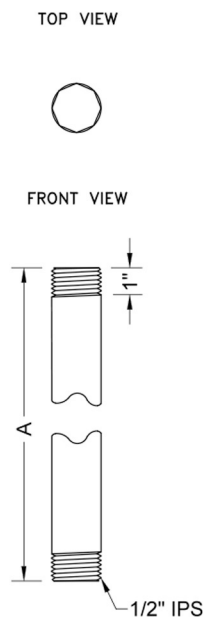

# 1/2" IPS x 24" Brass Vertical Drop Ceiling Nipple

**Model #: 801-12.24-**

**FEATURES:**

- Brass vertical drop ceiling shower arm
- 1/2" IPS x 24" length
- 1/2" escutcheons sold separately
- All custom lengths available. Contact JACLO for pricing & availability

**SPECIFICATION DRAWING:**

1/2" BRASS VERTICAL DROP CEILING NIPPLES		
PART. #	DESCRIPTION	A
801-12.4	1/2" IPS X 4"	4"
801-12.6	1/2" IPS X 6"	6"
801-12.12	1/2" IPS X 12"	12"
801-12.18	1/2" IPS X 18"	18"
801-12.24	1/2" IPS X 24"	24"
801-12.30	1/2" IPS X 30"	30"
801-12.36	1/2" IPS X 36"	36"
801-12.42	1/2" IPS X 42"	42"
801-12.48	1/2" IPS X 48"	48"
801-12.60	1/2" IPS X 60"	60"
801-12.72	1/2" IPS X 72"	72"