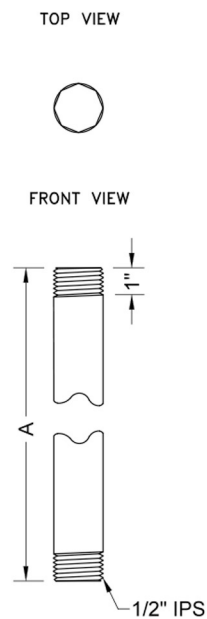

# 1/2" IPS x 12" Brass Vertical Drop Ceiling Nipple

**Model #: 801-12.12-**

**FEATURES:**

- Brass vertical drop ceiling shower arm
- 1/2" IPS x 12" length
- 1/2" escutcheons sold separately
- All custom lengths available. Contact JACLO for pricing & availability

**SPECIFICATION DRAWING:**

1/2" BRASS VERTICAL DROP CEILING NIPPLES		
PART. #	DESCRIPTION	A
801-12.4	1/2" IPS X 4"	4"
801-12.6	1/2" IPS X 6"	6"
801-12.12	1/2" IPS X 12"	12"
801-12.18	1/2" IPS X 18"	18"
801-12.24	1/2" IPS X 24"	24"
801-12.30	1/2" IPS X 30"	30"
801-12.36	1/2" IPS X 36"	36"
801-12.42	1/2" IPS X 42"	42"
801-12.48	1/2" IPS X 48"	48"
801-12.60	1/2" IPS X 60"	60"
801-12.72	1/2" IPS X 72"	72"