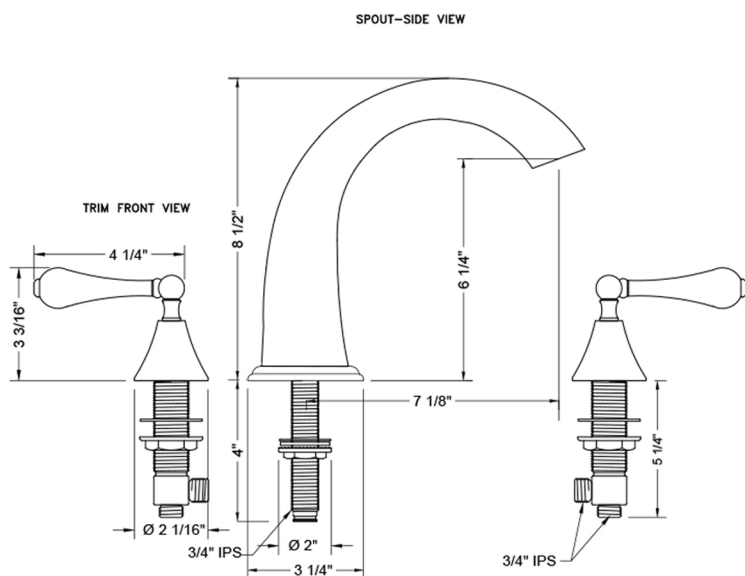

SPECIFICATION DRAWING: