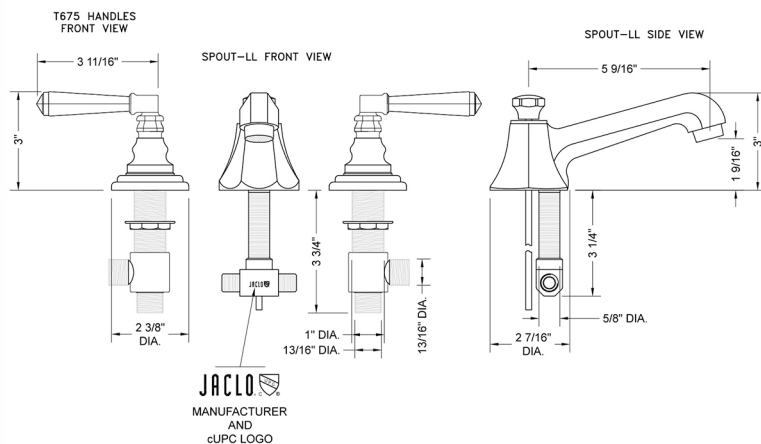

SPECIFICATION DRAWING: