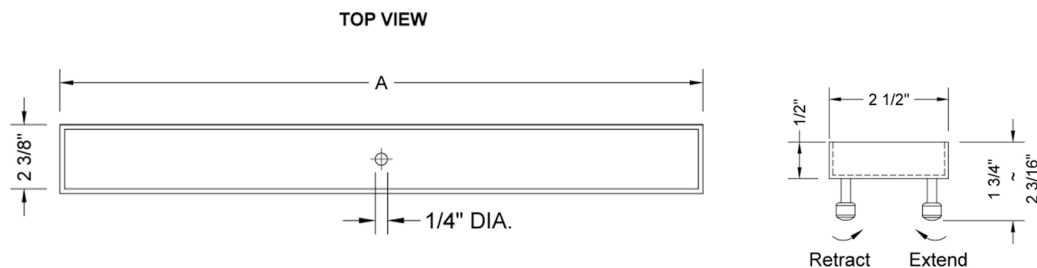

### FEATURES:

- 304 stainless steel construction
- Nominal Size: 36"
- Key included to remove grate for easy cleaning
- Empty tray -- insert your own tiles
- Adjustable feet for perfect installation
- JACLO channel drain body sold separately

### SPECIFICATION DRAWING:

JACLO TILE GRATE ONLY		
PART. #	DESCRIPTION	A
6226-24-XXX	TILE GRATE	22 1/4"
6226-32-XXX	TILE GRATE	30 1/8"
6226-36-XXX	TILE GRATE	34 1/8"
6226-42-XXX	TILE GRATE	42"
6226-48-XXX	TILE GRATE	46"
6226-60-XX	TILE GRATE	57 3/4"