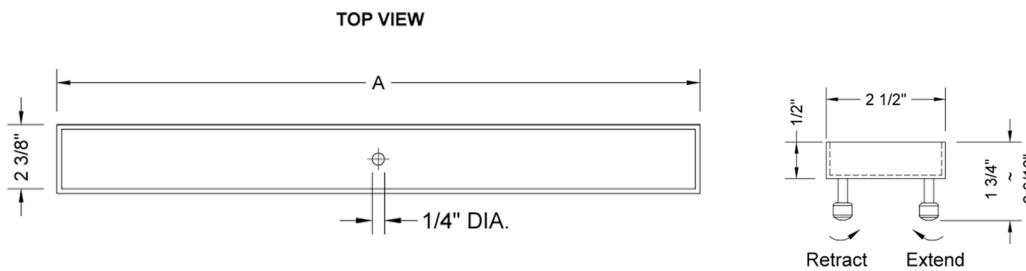

### FEATURES:

- 304 stainless steel construction
- Nominal Size: 24"
- Key included to remove grate for easy cleaning
- Empty tray -- insert your own tiles
- Adjustable feet for perfect installation
- JACLO channel drain body sold separately

### SPECIFICATION DRAWING:

JACLO TILE GRATE ONLY		
PART. #	DESCRIPTION	A
6226-24-XXX	TILE GRATE	22 1/4"
6226-32-XXX	TILE GRATE	30 1/8"
6226-36-XXX	TILE GRATE	34 1/8"
6226-42-XXX	TILE GRATE	42"
6226-48-XXX	TILE GRATE	46"
6226-60-XX	TILE GRATE	57 3/4"