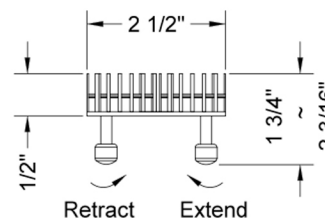

### FEATURES:

- 304 stainless steel construction
- Nominal Size: 42"
- Key included to remove grate for easy cleaning
- Adjustable feet for perfect installation
- JACLO channel drain body sold separately
- Standard finishes: BSS & PSS. Additional finishes available: BKN, BU, EB, JG, MBK, ORB, PB, PG, SB, SDB, SG, TB, WH. Call for pricing and availability

### SPECIFICATION DRAWING:

JACLO BAR GRATE ONLY		
PART. #	DESCRIPTION	A
6224-24-XXX	BAR GRATE	22 1/4"
6224-32-XXX	BAR GRATE	30 1/8"
6224-36-XXX	BAR GRATE	34 1/8"
6224-42-XXX	BAR GRATE	42"
6224-48-XXX	BAR GRATE	46"
6224-60-XXX	BAR GRATE	57 3/4"