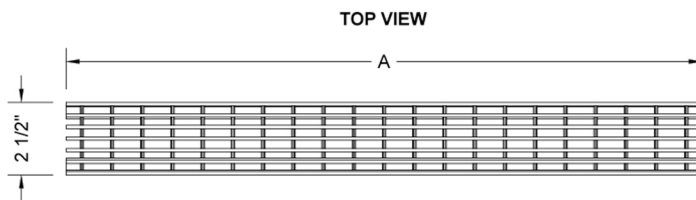

### FEATURES:

- 304 stainless steel construction
- Nominal Size: 42"
- Key included to remove grate for easy cleaning
- Adjustable feet for perfect installation
- JACLO channel drain body sold separately
- Standard finishes: BSS & PSS. Additional finishes available: BKN, BU, EB, JG, MBK, ORB, PB, PG, SB, SDB, SG, TB, WH. Call for pricing and availability

### SPECIFICATION DRAWING:

JACLO BAR GRATE ONLY		
PART. #	DESCRIPTION	A
6224-24-XXX	BAR GRATE	22 1/4"
6224-32-XXX	BAR GRATE	30 1/8"
6224-36-XXX	BAR GRATE	34 1/8"
6224-42-XXX	BAR GRATE	42"
6224-48-XXX	BAR GRATE	46"
6224-60-XXX	BAR GRATE	57 3/4"