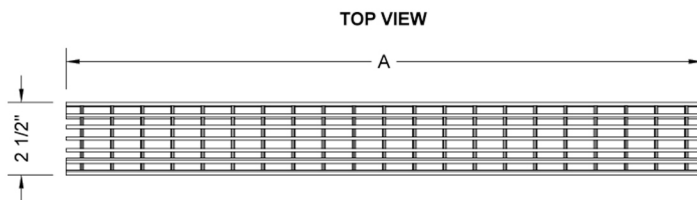

24" Channel Drain Bar Grate

Model #: 6224-24-

FEATURES:

- 304 stainless steel construction
- Nominal Size: 24"
- Key included to remove grate for easy cleaning
- Adjustable feet for perfect installation
- JACLO channel drain body sold separately
- Standard finishes: BSS & PSS. Additional finishes available: BKN, BU, EB, JG, MBK, ORB, PB, PG, SB, SDB, SG, TB, WH. Call for pricing and availability

AVAILABLE FINISHES:

Polished Stainless (PSS) Brushed Stainless (BSS)

SPECIFICATION DRAWING:

JACLO BAR GRATE ONLY		
PART. #	DESCRIPTION	A
6224-24-XXX	BAR GRATE	22 1/4"
6224-32-XXX	BAR GRATE	30 1/8"
6224-36-XXX	BAR GRATE	34 1/8"
6224-42-XXX	BAR GRATE	42"
6224-48-XXX	BAR GRATE	46"
6224-60-XXX	BAR GRATE	57 3/4"