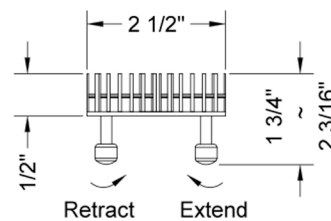

24" Channel Drain Bar Grate

Model #: 6224-24-

FEATURES:

- 304 stainless steel construction
- Nominal Size: 24"
- Key included to remove grate for easy cleaning
- Adjustable feet for perfect installation
- JACLO channel drain body sold separately
- Standard finishes: BSS & PSS. Additional finishes available: BKN, BU, EB, JG, MBK, ORB, PB, PG, SB, SDB, SG, TB, WH. Call for pricing and availability

AVAILABLE FINISHES:

Polished Stainless (PSS) Brushed Stainless (BSS)

SPECIFICATION DRAWING:

JACLO BAR GRATE ONLY		
PART. #	DESCRIPTION	A
6224-24-XXX	BAR GRATE	22 1/4"
6224-32-XXX	BAR GRATE	30 1/8"
6224-36-XXX	BAR GRATE	34 1/8"
6224-42-XXX	BAR GRATE	42"
6224-48-XXX	BAR GRATE	46"
6224-60-XXX	BAR GRATE	57 3/4"