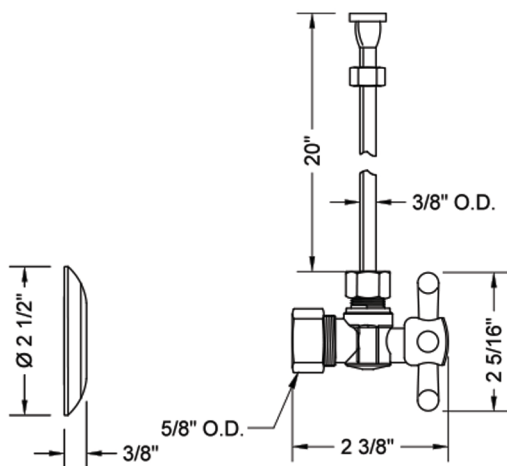

Quarter Turn Angle Pattern 5/8" O.D. Compression (Fits 1/2" Copper) x 3/8" O.D. Toilet Supply Kit Standard Cross Handle, 20" Supply Tube, Escutcheon
Model #: 621-72-

FEATURES:

- Complete Toilet Supply Kit
- Kit contains:
 - (1) Quarter Turn Angle Pattern 5/8" O.D. Compression (Fits 1/2" Copper) x 3/8" O.D. Supply Valve with Standard Cross Handle P/N 621
 - (1) 20" Copper Supply Tube P/N 772
 - (1) Escutcheon P/N 7463 (ULB P/N 6015)

SPECIFICATION DRAWING:

COMPONENTS	
DESCRIPTION	QTY:
ANGLE VALVE - STANDARD CROSS HANDLE	1
20" X 3/8" O.D. SUPPLY TUBE	1
ESCUTCHEON	1
PLASTIC FILL VALVE COUPLING NUT	1

AVAILABLE HANDLES: