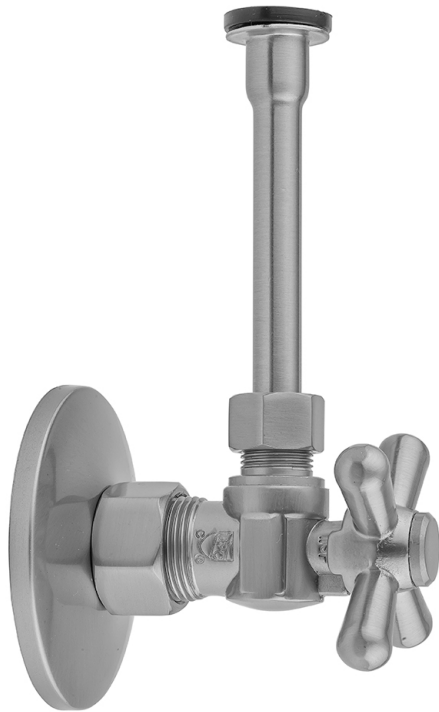

Quarter Turn Angle Pattern 5/8" O.D. Compression (Fits 1/2" Copper) x 3/8" O.D. Toilet Supply Kit Standard Cross Handle, 20" Supply Tube, Escutcheon
Model #: 621-72-

FEATURES:

- Complete Toilet Supply Kit
- Kit contains:
 - (1) Quarter Turn Angle Pattern 5/8" O.D. Compression (Fits 1/2" Copper) x 3/8" O.D. Supply Valve with Standard Cross Handle P/N 621
 - (1) 20" Copper Supply Tube P/N 772
 - (1) Escutcheon P/N 7463 (ULB P/N 6015)

AVAILABLE FINISHES:

Polished Chrome (PCH)	Satin Chrome (SC)	Bronze Umber (BU)
Satin Nickel (SN)	Pewter (PEW)	Caramel Bronze (CB)
Polished Nickel (PN)	Antique Brass (AB)	Antique Copper (ACU)
Oil-Rubbed Bronze (ORB)	Polished Brass (PB)	Polished Copper (PCU)
Vintage Bronze (VB)	Satin Brass (SB)	Matte Black (MBK)
Satin Gold (SG)	Polished Gold (PG)	Black Nickel (BKN)
Bombay Gold (BG)	Jewelers Gold (JG)	Europa Bronze (EB)
White (WH)	Sedona Beige (SDB)	Tristan Brass (TB)
Unlacquered Brass (ULB)	Satin Cooper (SCU)	

SPECIFICATION DRAWING:

COMPONENTS	
DESCRIPTION	QTY:
ANGLE VALVE - STANDARD CROSS HANDLE	1
20" X 3/8" O.D. SUPPLY TUBE	1
ESCUTCHEON	1
PLASTIC FILL VALVE COUPLING NUT	1

AVAILABLE HANDLES: