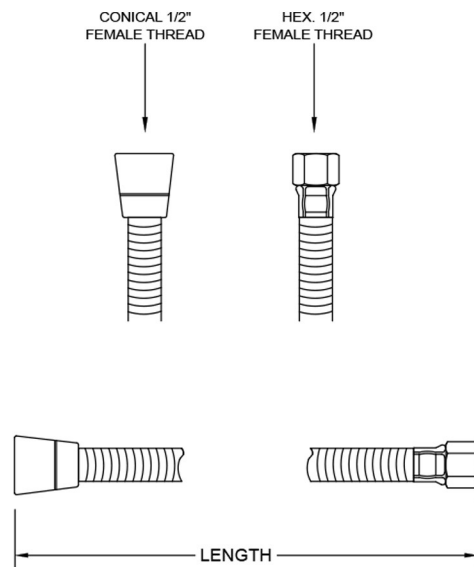

60" Double Spiral Brass Hose
Model #: 3060-DS-

FEATURES:

- Double spiral brass handshower hose
- 1/2" Female threads
- Brass hex nut is on one end of the hose, and a brass conical nut to hold the handshower is on the other end
- Attach handshower to conical end of hose
- For luxury shower units

SPECIFICATION DRAWING:

DOUBLE SPIRAL BRASS HOSE		
PART #	DESCRIPTION	LENGTH
3024-DS	DOUBLE SPIRAL BRASS HOSE 24"	24"
3049-DS	DOUBLE SPIRAL BRASS HOSE 49"	49"
3060-DS	DOUBLE SPIRAL BRASS HOSE 60"	60"
3071-DS	DOUBLE SPIRAL BRASS HOSE 71"	71"
3079-DS	DOUBLE SPIRAL BRASS HOSE 79"	79"