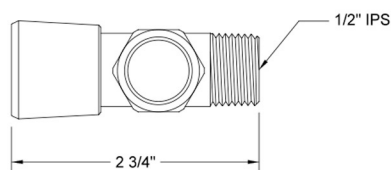

Push or Pull Showerarm Handshower Diverter

Model #: 2699-

FEATURES:

- Brass push or pull showerarm handshower diverter
- 1/2" Female inlet swivel nut x two 1/2" Male outlets
- Use to divert water from showerhead to handshower
- Deluxe swivel nut for easy installation

SPECIFICATION DRAWING:

TOP VIEW

SIDE VIEW