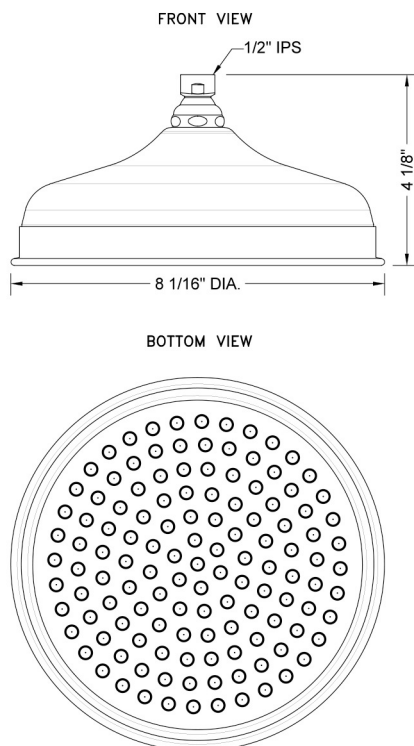

SPECIFICATION DRAWING: