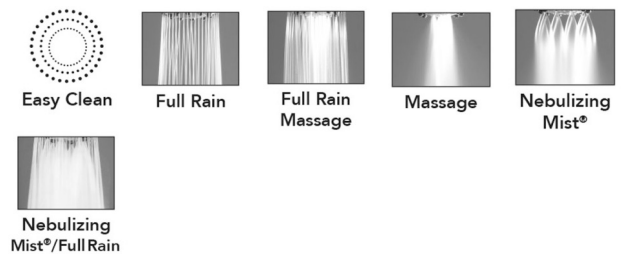

SPRAY PATTERNS:

COMPLIANCES:

Complies with: ASME A112.18.1-2012/CSA B125.1-12