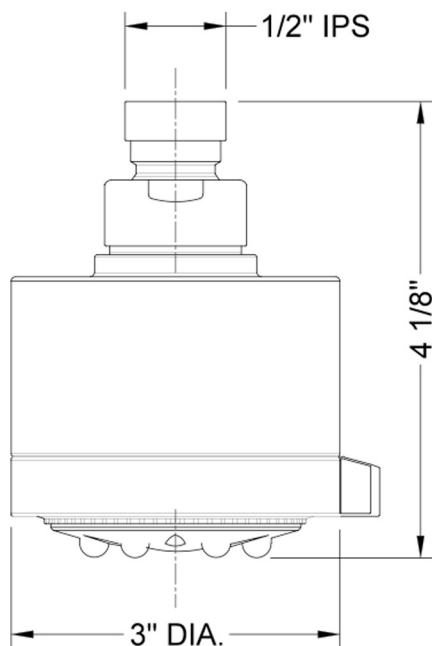

SPECIFICATION DRAWING: