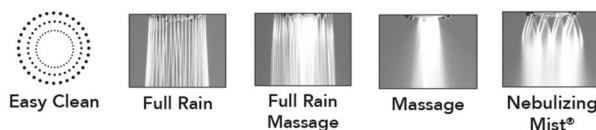

SPRAY PATTERNS:

COMPLIANCES:

Complies with: ASME A112.18.1-2012/CSA B125.1-12