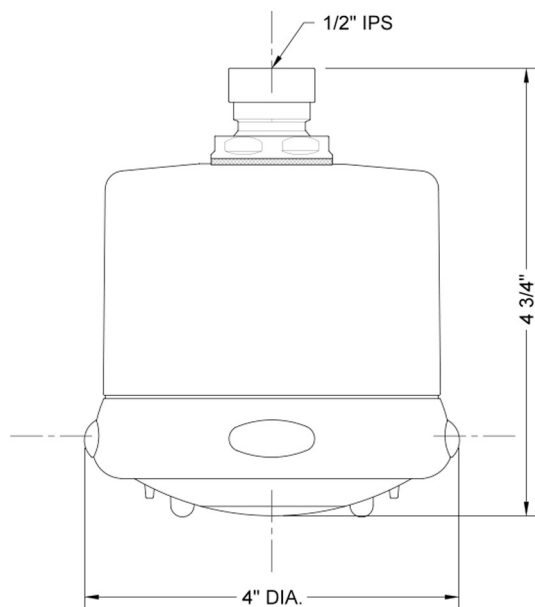

SPECIFICATION DRAWING: