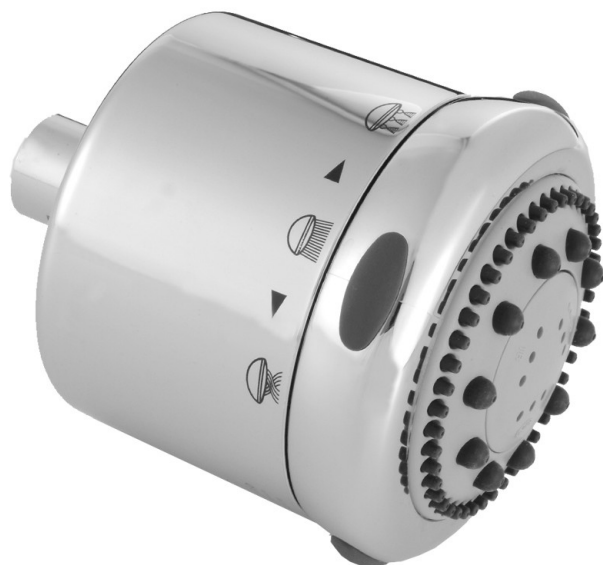

## Frescia Light Grey Face Showerhead

**Model #: S139-**

### FEATURES:

- 4 function showerhead with 4" face
- 1/2" IPS adjustable brass ball joint to adjust angle of showerhead
- Rubber tabs on adjusting ring for easy grip, no slip adjustment of functions
- Ideal for use with 60° showerarms, 8041 & 8043
- Available flow rates: 2.5, 2.0, 1.75 & 1.5 GPM