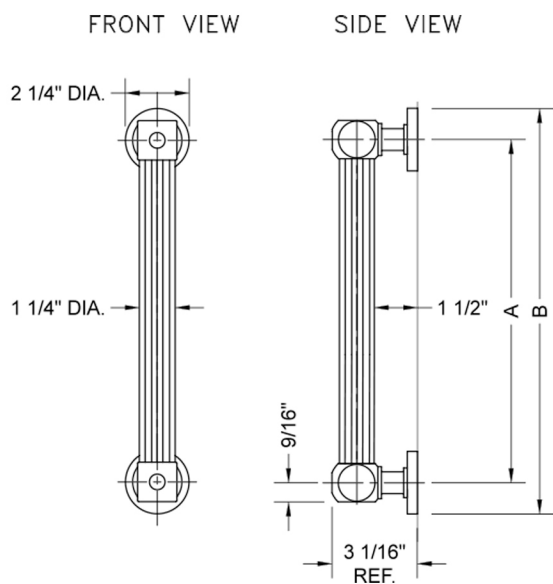

24" G71 Straight Grab Bar

Model #: **G71-24-**

FEATURES:

- ADA compliant when properly installed
- All brass construction, fully polished & plated
- All grab bars can be custom sized. Contact JACLO for pricing & availability
- Optional handshower sliders and toilet paper/wash cloth holders can be added only upon initial order
- Grab bars over 32" REQUIRE a middle post

SPECIFICATION DRAWING:

BRASS LUXURY GRAB BARS			
PART. #	DESCRIPTION	A	B
G71-12-XX	12" GRAB BAR	12"	14 1/4"
G71-16-XX	16" GRAB BAR	16"	18 1/4"
G71-18-XX	18" GRAB BAR	18"	20 1/4"
G71-24-XX	24" GRAB BAR	24"	26 1/4"
G71-32-XX	32" GRAB BAR	32"	34 1/4"
<i>*NOTE: GRAB BARS OVER 32" REQUIRE A MIDDLE POST</i>			
G71-36-XX	36" GRAB BAR	36"	38 1/4"
G71-42-XX	42" GRAB BAR	42"	44 1/4"
G71-48-XX	48" GRAB BAR	48"	50 1/4"
G71-60-XX	60" GRAB BAR	60"	62 1/4"