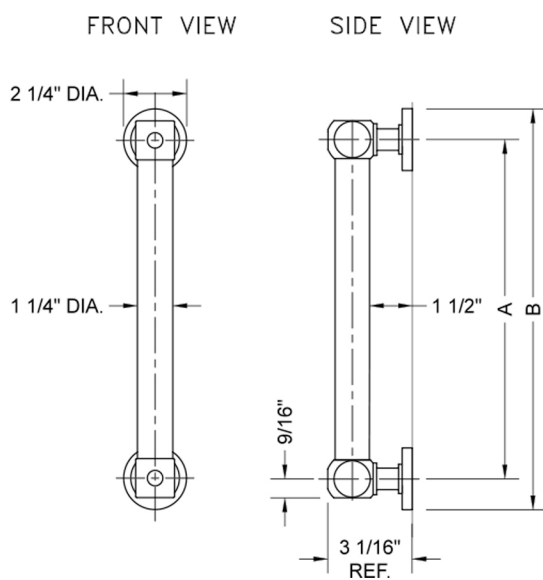

## 24" G70 Straight Grab Bar

Model #: **G70-24-**

### FEATURES:

- ADA compliant when properly installed
- All brass construction, fully polished & plated
- All grab bars can be custom sized. Contact JACLO for pricing & availability
- Optional handshower sliders and toilet paper/wash cloth holders can be added only upon initial order
- Grab bars over 32" REQUIRE a middle post

### SPECIFICATION DRAWING:

BRASS LUXURY GRAB BARS			
PART. #	DESCRIPTION	A	B
G70-12-XX	12" GRAB BAR	12"	14 1/4"
G70-16-XX	16" GRAB BAR	16"	18 1/4"
G70-18-XX	18" GRAB BAR	18"	20 1/4"
G70-24-XX	24" GRAB BAR	24"	26 1/4"
G70-32-XX	32" GRAB BAR	32"	34 1/4"
<i>*NOTE: GRAB BARS OVER 32" REQUIRE A MIDDLE POST</i>			
G70-36-XX	36" GRAB BAR	36"	38 1/4"
G70-42-XX	42" GRAB BAR	42"	44 1/4"
G70-48-XX	48" GRAB BAR	48"	50 1/4"
G70-60-XX	60" GRAB BAR	60"	62 1/4"