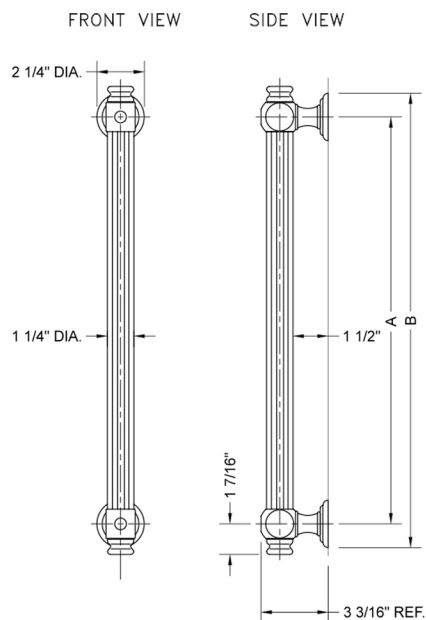

24" G61 Straight Grab Bar

Model #: **G61-24-**

FEATURES:

- ADA compliant when properly installed
- All brass construction, fully polished & plated
- All grab bars can be custom sized. Contact JACLO for pricing & availability
- Optional handshower sliders and toilet paper/wash cloth holders can be added only upon initial order
- Grab bars over 32" REQUIRE a middle post

SPECIFICATION DRAWING:

BRASS LUXURY GRAB BAR			
PART. #	DESCRIPTION	A	B
G61-12-XX	12" CENTER TO CENTER	12"	14 1/4"
G61-16-XX	16" CENTER TO CENTER	16"	18 1/4"
G61-18-XX	18" CENTER TO CENTER	18"	20 1/4"
G61-24-XX	24" CENTER TO CENTER	24"	24 1/4"
G61-32-XX	32" CENTER TO CENTER	32"	34 1/4"
*NOTE: GRAB BARS OVER 32" REQUIRE A MIDDLE POST			
G61-36-XX	36" CENTER TO CENTER	36"	38 1/4"
G61-42-XX	42" CENTER TO CENTER	42"	44 1/4"
G61-48-XX	48" CENTER TO CENTER	48"	50 1/4"
G61-60-XX	60" CENTER TO CENTER	60"	62 1/4"