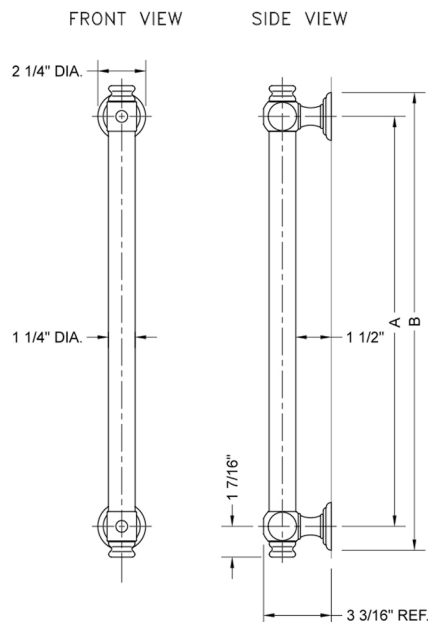

## 24" G60 Straight Grab Bar

Model #: **G60-24-**

### FEATURES:

- ADA compliant when properly installed
- All brass construction, fully polished & plated
- All grab bars can be custom sized. Contact JACLO for pricing & availability
- Optional handshower sliders and toilet paper/wash cloth holders can be added only upon initial order
- Grab bars over 32" REQUIRE a middle post

### SPECIFICATION DRAWING:

BRASS LUXURY GRAB BAR			
PART. #	DESCRIPTION	A	B
G60-12-XX	12" CENTER TO CENTER	12"	14 1/4"
G60-16-XX	16" CENTER TO CENTER	16"	18 1/4"
G60-18-XX	18" CENTER TO CENTER	18"	20 1/4"
G60-24-XX	24" CENTER TO CENTER	24"	24 1/4"
G60-32-XX	32" CENTER TO CENTER	32"	34 1/4"
*NOTE: GRAB BARS OVER 32" REQUIRE A MIDDLE POST			
G60-36-XX	36" CENTER TO CENTER	36"	38 1/4"
G60-42-XX	42" CENTER TO CENTER	42"	44 1/4"
G60-48-XX	48" CENTER TO CENTER	48"	50 1/4"
G60-60-XX	60" CENTER TO CENTER	60"	62 1/4"