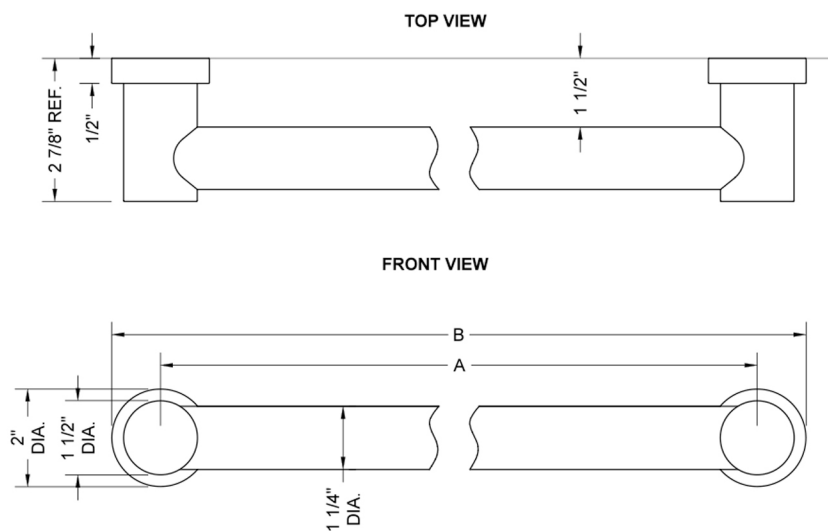

36" G40 Straight Grab Bar

Model #: **G40-36-**

FEATURES:

- ADA compliant when properly installed
- All brass construction, fully polished & plated
- Style to complement Contempo collection
- All grab bars can be custom sized. Contact JACLO for pricing & availability
- Optional handshower sliders and toilet paper/wash cloth holders can be added only upon initial order

SPECIFICATION DRAWING:

BRASS LUXURY GRAB BARS			
PART. #	DESCRIPTION	A	B
G40-12-XX	12" GRAB BAR	12"	14"
G40-16-XX	16" GRAB BAR	16"	18"
G40-18-XX	18" GRAB BAR	18"	20"
G40-24-XX	24" GRAB BAR	24"	26"
G40-32-XX	32" GRAB BAR	32"	34"
G40-36-XX	36" GRAB BAR	36"	38"
G40-42-XX	42" GRAB BAR	42"	44"
G40-48-XX	48" GRAB BAR	48"	50"