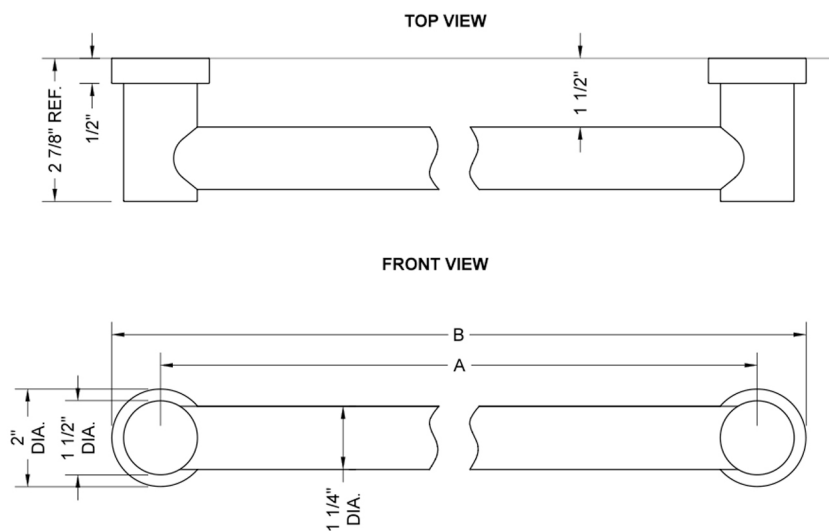

32" G40 Straight Grab Bar

Model #: G40-32-

FEATURES:

- ADA compliant when properly installed
- All brass construction, fully polished & plated
- Style to complement Contempo collection
- All grab bars can be custom sized. Contact JACLO for pricing & availability
- Optional handshower sliders and toilet paper/wash cloth holders can be added only upon initial order

SPECIFICATION DRAWING:

BRASS LUXURY GRAB BARS			
PART. #	DESCRIPTION	A	B
G40-12-XX	12" GRAB BAR	12"	14"
G40-16-XX	16" GRAB BAR	16"	18"
G40-18-XX	18" GRAB BAR	18"	20"
G40-24-XX	24" GRAB BAR	24"	26"
G40-32-XX	32" GRAB BAR	32"	34"
G40-36-XX	36" GRAB BAR	36"	38"
G40-42-XX	42" GRAB BAR	42"	44"
G40-48-XX	48" GRAB BAR	48"	50"