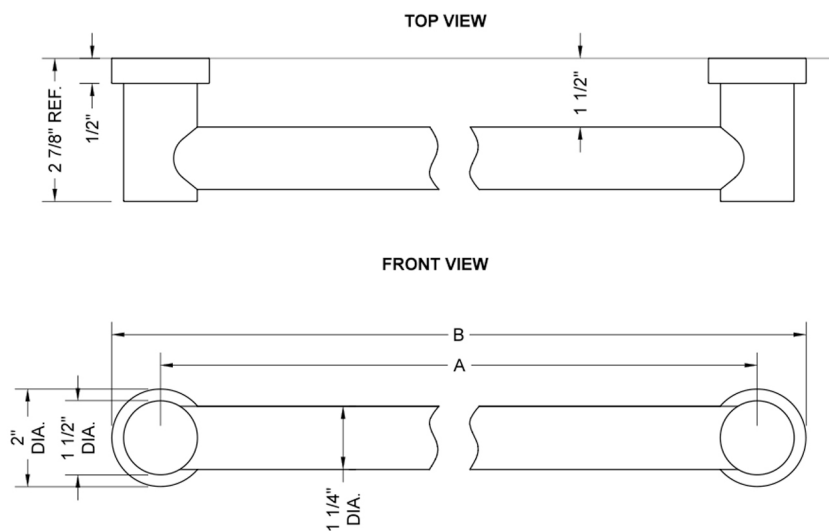

## 18" G40 Straight Grab Bar

Model #: G40-18-

### FEATURES:

- ADA compliant when properly installed
- All brass construction, fully polished & plated
- Style to complement Contempo collection
- All grab bars can be custom sized. Contact JACLO for pricing & availability
- Optional handshower sliders and toilet paper/wash cloth holders can be added only upon initial order

### SPECIFICATION DRAWING:

BRASS LUXURY GRAB BARS			
PART. #	DESCRIPTION	A	B
G40-12-XX	12" GRAB BAR	12"	14"
G40-16-XX	16" GRAB BAR	16"	18"
G40-18-XX	18" GRAB BAR	18"	20"
G40-24-XX	24" GRAB BAR	24"	26"
G40-32-XX	32" GRAB BAR	32"	34"
G40-36-XX	36" GRAB BAR	36"	38"
G40-42-XX	42" GRAB BAR	42"	44"
G40-48-XX	48" GRAB BAR	48"	50"