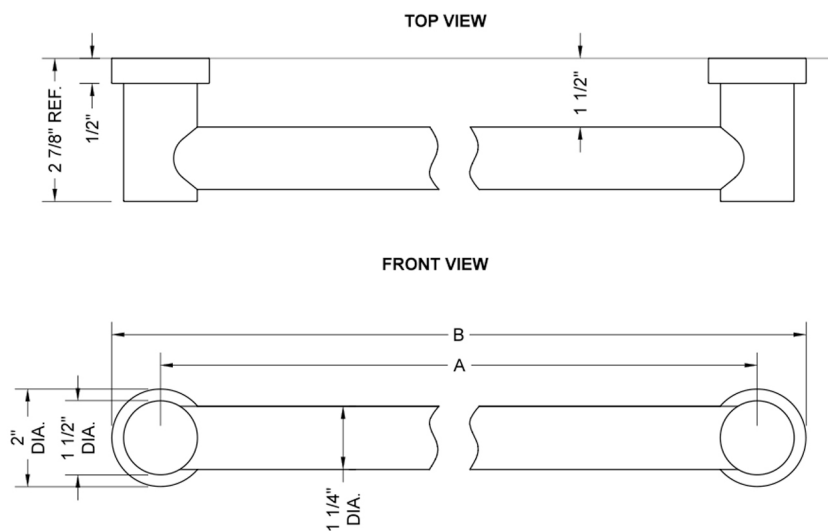

12" G40 Straight Grab Bar

Model #: G40-12-

FEATURES:

- ADA compliant when properly installed
- All brass construction, fully polished & plated
- Style to complement Contempo collection
- All grab bars can be custom sized. Contact JACLO for pricing & availability
- Optional handshower sliders and toilet paper/wash cloth holders can be added only upon initial order

SPECIFICATION DRAWING:

BRASS LUXURY GRAB BARS			
PART. #	DESCRIPTION	A	B
G40-12-XX	12" GRAB BAR	12"	14"
G40-16-XX	16" GRAB BAR	16"	18"
G40-18-XX	18" GRAB BAR	18"	20"
G40-24-XX	24" GRAB BAR	24"	26"
G40-32-XX	32" GRAB BAR	32"	34"
G40-36-XX	36" GRAB BAR	36"	38"
G40-42-XX	42" GRAB BAR	42"	44"
G40-48-XX	48" GRAB BAR	48"	50"