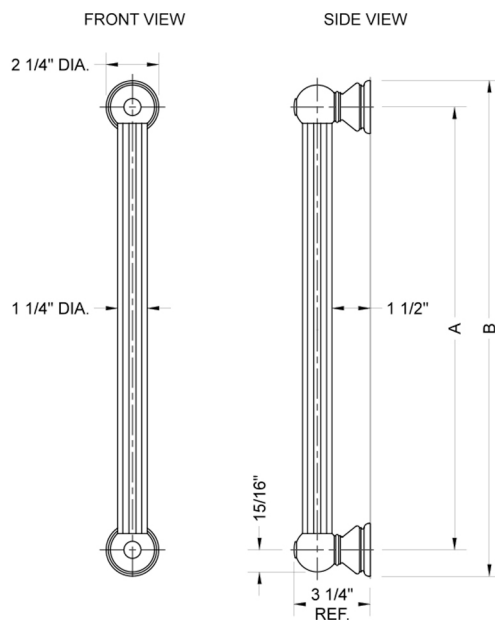

24" G33 Straight Grab Bar

Model #: **G33-24-**

FEATURES:

- ADA compliant when properly installed
- All brass construction, fully polished & plated
- All grab bars can be custom sized. Contact JACLO for pricing & availability
- Optional handshower sliders and toilet paper/wash cloth holders can be added only upon initial order
- Grab bars over 32" REQUIRE a middle post

SPECIFICATION DRAWING:

BRASS LUXURY GRAB BAR			
PART. #	DESCRIPTION	A	B
G33-12-XX	12" CENTER TO CENTER	12"	14 1/4"
G33-16-XX	16" CENTER TO CENTER	16"	18 1/4"
G33-18-XX	18" CENTER TO CENTER	18"	20 1/4"
G33-24-XX	24" CENTER TO CENTER	24"	28 1/4"
G33-32-XX	32" CENTER TO CENTER	32"	44 1/4"
*NOTE: GRAB BARS OVER 32" REQUIRE A MIDDLE POST			
G33-36-XX	36" CENTER TO CENTER	36"	38 1/4"
G33-42-XX	42" CENTER TO CENTER	42"	44 1/4"
G33-48-XX	48" CENTER TO CENTER	48"	50 1/4"
G33-60-XX	60" CENTER TO CENTER	60"	62 1/4"