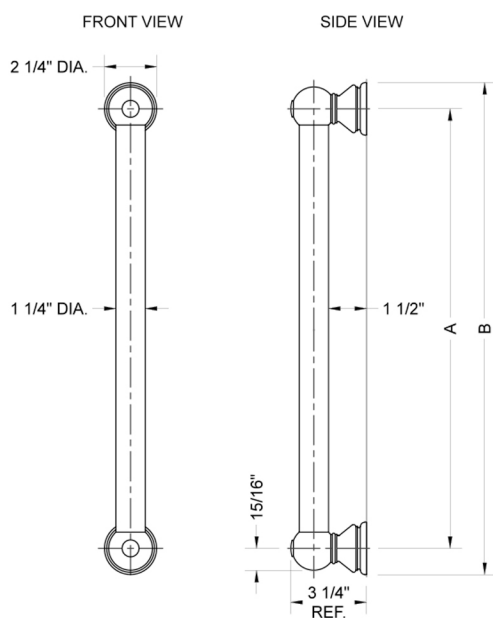

24" G30 Straight Grab Bar

Model #: **G30-24-**

FEATURES:

- ADA compliant when properly installed
- All brass construction, fully polished & plated
- All grab bars can be custom sized. Contact JACLO for pricing & availability
- Optional handshower sliders and toilet paper/wash cloth holders can be added only upon initial order
- Grab bars over 32" REQUIRE a middle post

SPECIFICATION DRAWING:

BRASS LUXURY GRAB BAR			
PART. #	DESCRIPTION	A	B
G30-12-XX	12" CENTER TO CENTER	12"	14 1/4"
G30-16-XX	16" CENTER TO CENTER	16"	18 1/4"
G30-18-XX	18" CENTER TO CENTER	18"	20 1/4"
G30-24-XX	24" CENTER TO CENTER	24"	28 1/4"
G30-32-XX	32" CENTER TO CENTER	32"	44 1/4"
*NOTE: GRAB BARS OVER 32" REQUIRE A MIDDLE POST			
G30-36-XX	36" CENTER TO CENTER	36"	38 1/4"
G30-42-XX	42" CENTER TO CENTER	42"	44 1/4"
G30-48-XX	48" CENTER TO CENTER	48"	50 1/4"
G30-60-XX	60" CENTER TO CENTER	60"	62 1/4"