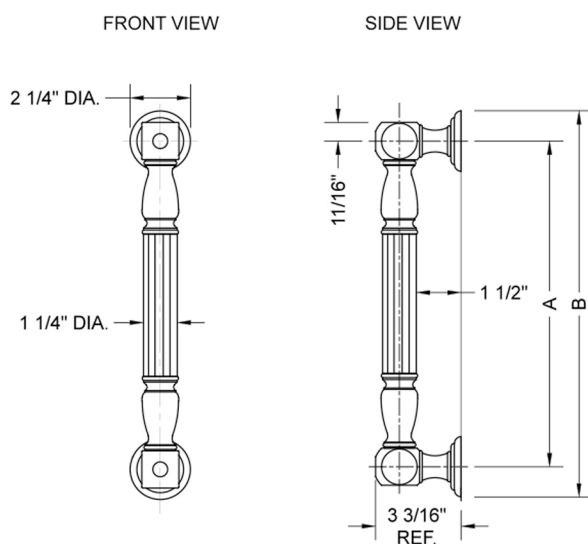

24" G21 Straight Grab Bar

Model #: **G21-24-**

FEATURES:

- ADA compliant when properly installed
- All brass construction, fully polished & plated
- All grab bars can be custom sized. Contact JACLO for pricing & availability
- Optional handshower sliders and toilet paper/wash cloth holders can be added only upon initial order
- Grab bars over 32" REQUIRE a middle post

SPECIFICATION DRAWING:

BRASS LUXURY GRAB BAR			
PART. #	DESCRIPTION	A	B
G21-12-XX	12" CENTER TO CENTER	12"	14 1/4"
G21-16-XX	16" CENTER TO CENTER	16"	18 1/4"
G21-18-XX	18" CENTER TO CENTER	18"	20 1/4"
G21-24-XX	24" CENTER TO CENTER	24"	26 1/4"
G21-32-XX	32" CENTER TO CENTER	32"	34 1/4"
*NOTE: GRAB BARS OVER 32" REQUIRE A MIDDLE POST			
G21-36-XX	36" CENTER TO CENTER	36"	38 1/4"
G21-42-XX	42" CENTER TO CENTER	42"	44 1/4"
G21-48-XX	48" CENTER TO CENTER	48"	50 1/4"
G21-60-XX	60" CENTER TO CENTER	60"	62 1/4"